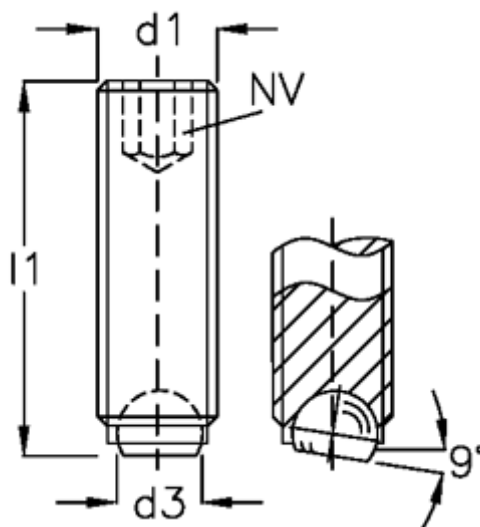

Article number: 20905615

Description: E+G Ball point screw
GN 605-M6-10-B

Measures

d1	= M6
d2	= 4.0
d3	= 3.2
Internal hexagon	= 3
l1	= 10